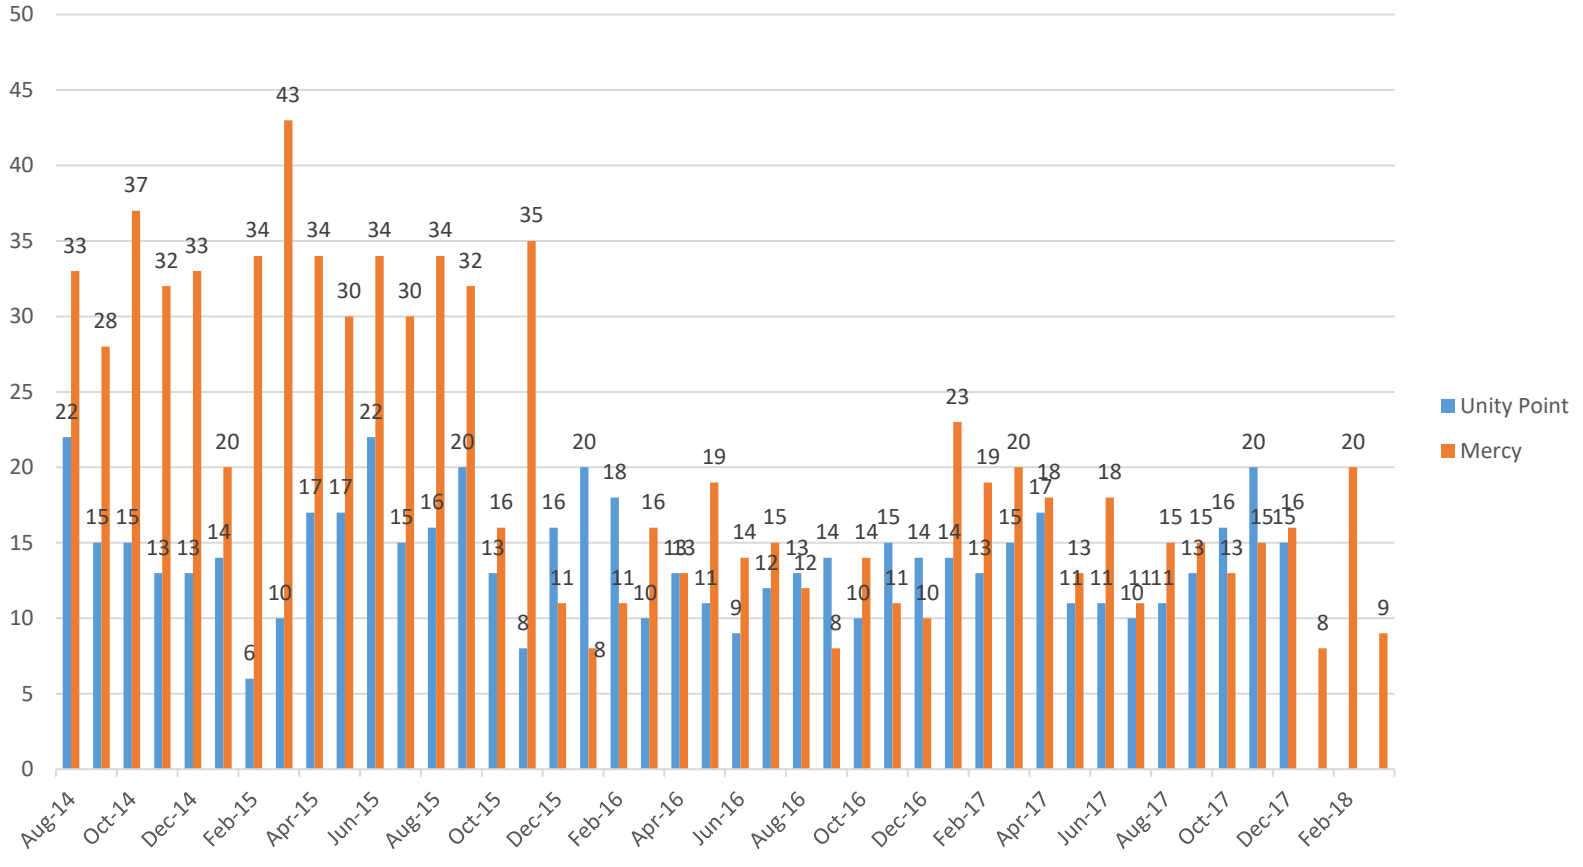

STEMI Alerts

Door to Device