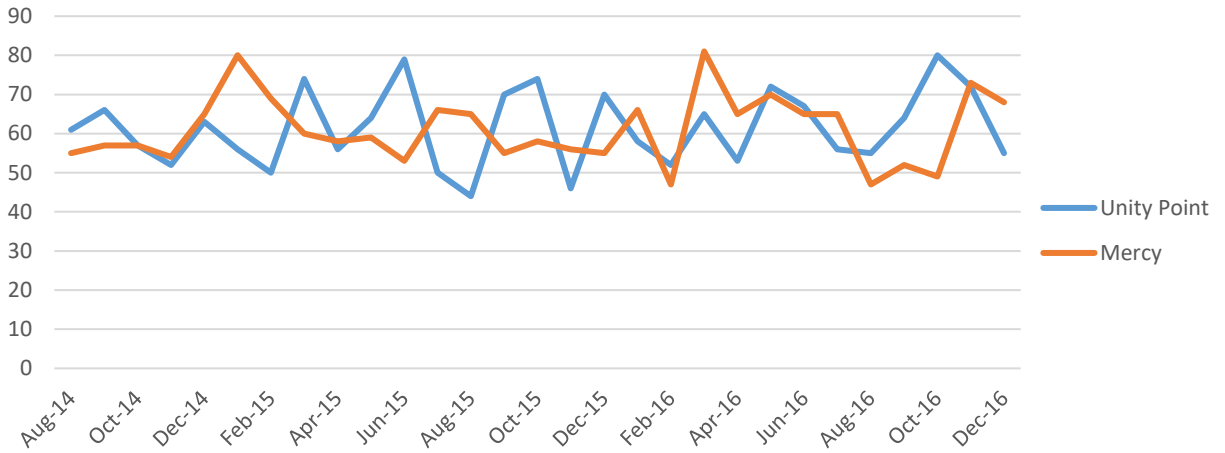

STEMI Alerts

Door to Device

STEMI Alerts - Activation By:

STEMI Alert by EMS

STEMI Activation

■ # Activated Hospital ■ # Activated EMS

Tag Utiliation

■ # Activated EMS ■ Tags Utilized

time to 12 lead

Jan 1 2016 to date