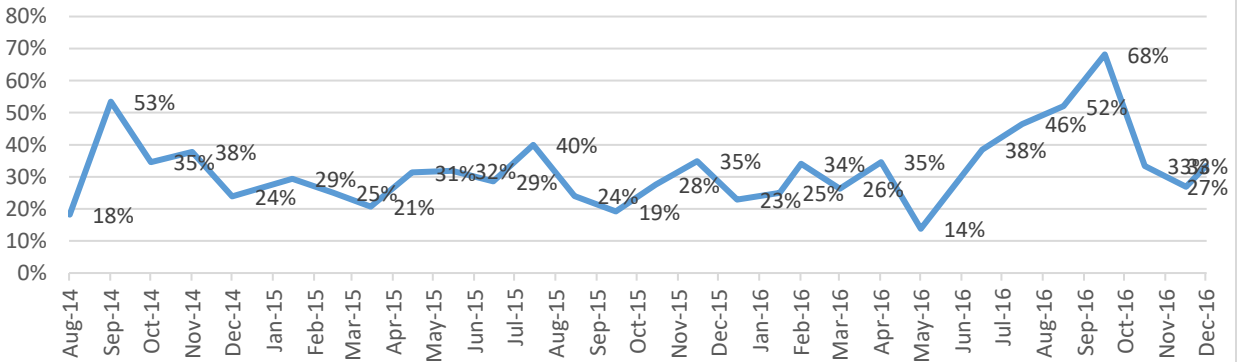

STEMI Alerts

Door to Device

STEMI Alerts - Activation By:

STEMI Alert by EMS

STEMI Activation

■ # Activated Hospital ■ # Activated EMS

Tag Utiliation

■ # Activated EMS ■ Tags Utilized

time to 12 lead

Jan 1 2016 to date