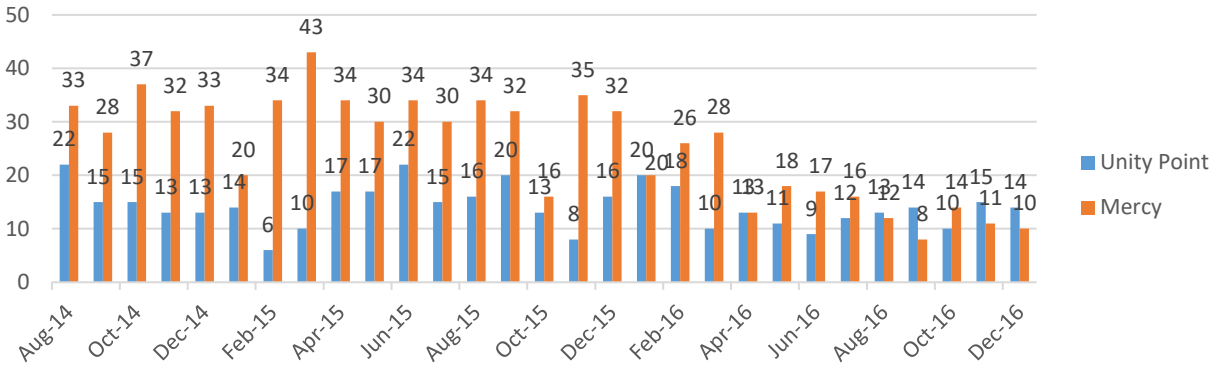

STEMI Alerts

Door to Device

STEMI Alerts - Activation By:

STEMI Alert by EMS

STEMI Activation

■ # Activated Hospital ■ # Activated EMS

Tag Utiliation

■ # Activated EMS ■ Tags Utilized

time to 12 lead

Jan 1 2016 to date