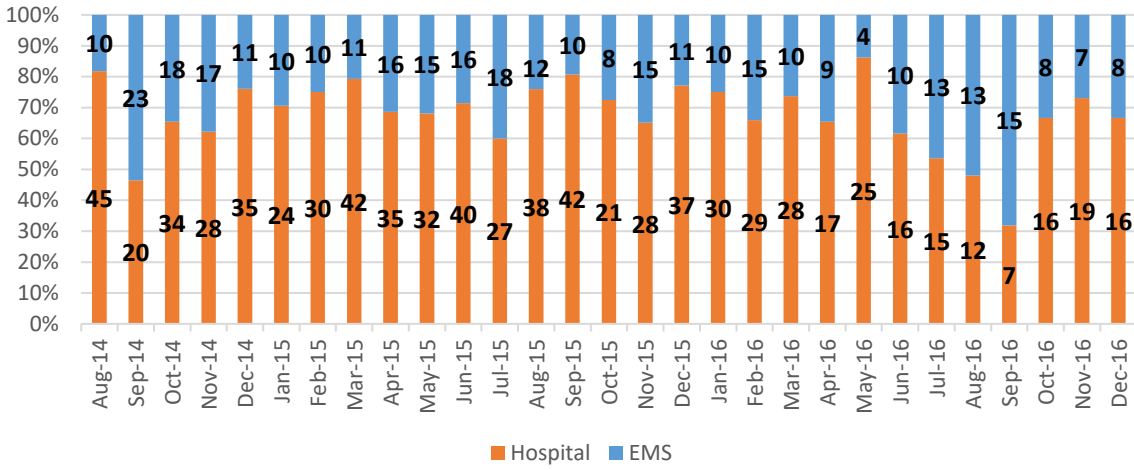

STEMI Alerts

Door to Device

STEMI Alerts - Activation By:

STEMI Alert by EMS

STEMI Activation

■ # Activated Hospital ■ # Activated EMS

Tag Utiliation

■ # Activated EMS ■ Tags Utilized

time to 12 lead

Jan 1 2016 to date