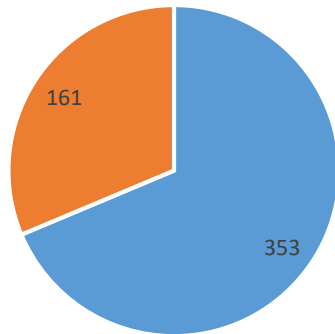

STEMI Alerts

Door to Device

STEMI Alerts - Activation By:

STEMI Alert by EMS

STEMI Activation

■ # Activated Hospital ■ # Activated EMS

Tag Utiliation

■ # Activated EMS ■ Tags Utilized

time to 12 lead

Jan 1 2016 to date