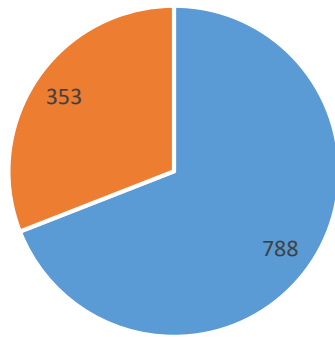

STEMI Alerts

Door to Device

STEMI Alerts - Activation By:

STEMI Alert by EMS

STEMI Activation

■ # Activated Hospital ■ # Activated EMS

Tag Utiliation

■ # Activated EMS ■ Tags Utilized

time to 12 lead

Jan 1 2016 to date